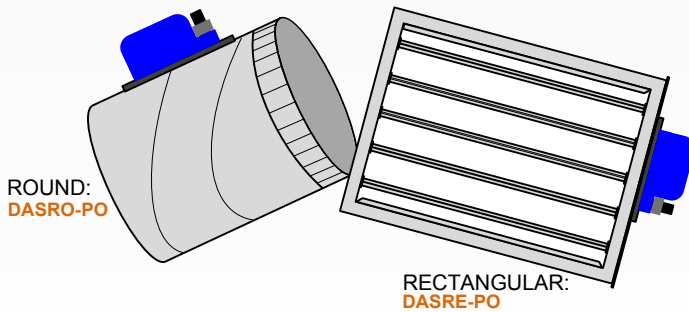

DAMPERS AVAILABLE IN OVER 60 DIFFERENT SIZES AND STYLES