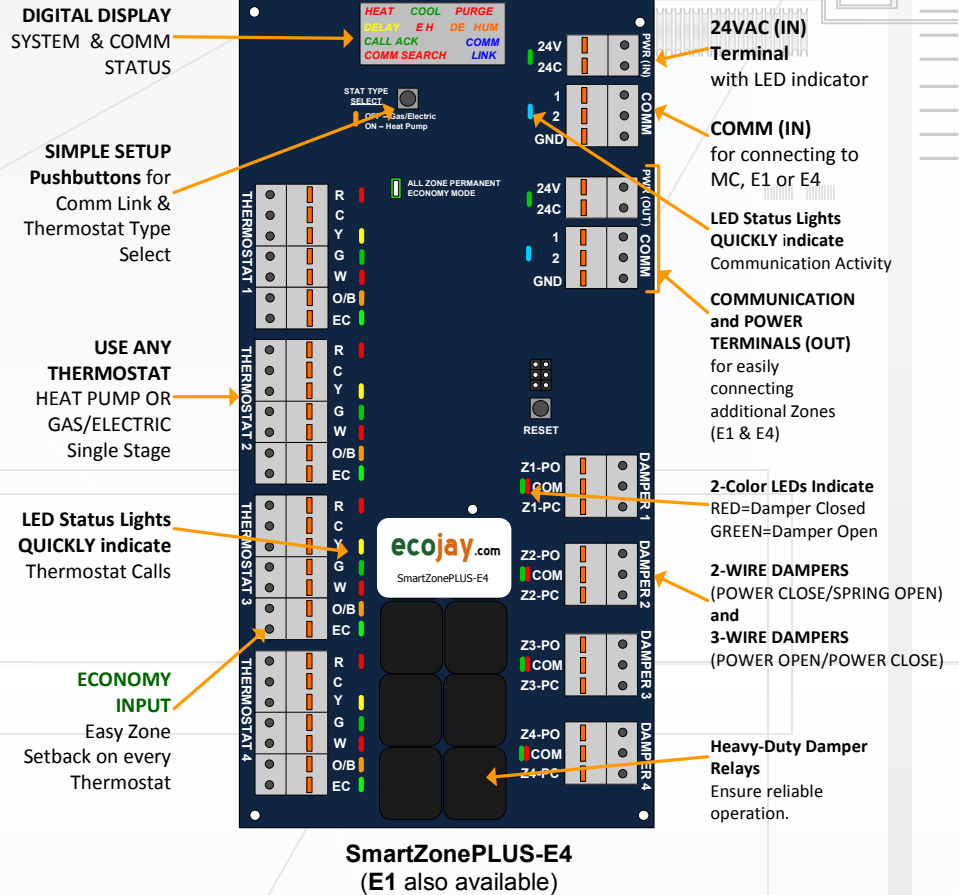

Easy Installation & Configuration

- Heat Pump, Dual Fuel and Gas/Electric Systems
- 3-Stage Heating and 2-Stage Cooling Equipment
- Quick-Connect Screwless Terminals
- Simple pushbutton and dipswitch configuration
- Monitor entire system from SmartZone Panel, including Supply Air Temp, Cut-Out, Purge, Delay and Economy
- Color Coded Diagnostic LED Indicators for each Thermostat Input
- Color LED Indicators show damper position (RED=Close, GREEN=Open)

Economy Features

- ECONOMY Mode built-in to EVERY ZONE
- User can switch between zone control and conventional 'single-thermostat' control
- Smart-Staging (including built-in Dual Fuel)

Convenient Customer Features

- Automatic Changeover for Maximum Comfort
- Customer never needs access to the SmartZone Panel
- Enable Emergency Heat from Heat Pump Thermostat
- Energize Fan from any Thermostat
- Superior 5-Year Limited Factory Warranty

SmartZonePLUS Expander Panel

ADD 4 Zones at a time with the E4 or ADD one zone at a time with the E1. UP TO 33 Zones

**ecojay SmartZone,
the SMART choice.**

Included with SmartZonePLUS-E1/E4

- Plastic Enclosure with wire knockouts and multiple mounting options
- Superior 5-Year Limited Factory Warranty

MORE INFORMATION
AVAILABLE ONLINE

ecojay.com