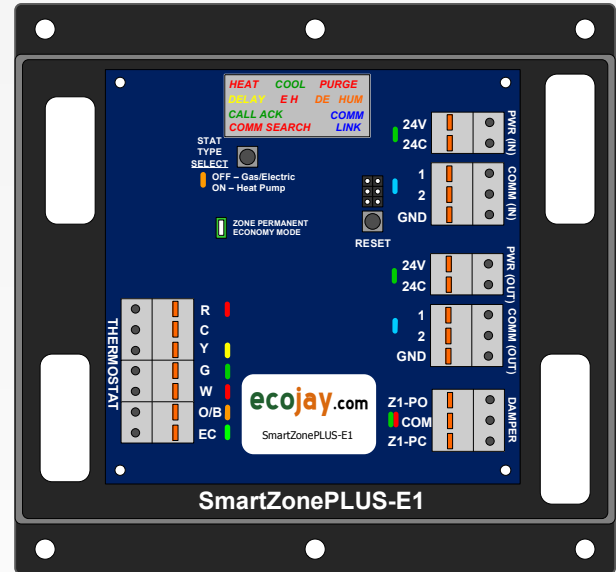

POWER	E1	10VA MAX (275 mA @ 24VAC)	
	E4	14VA MAX (350 mA @ 24VAC)	
	SYSTEM	E1/E4 (10 or 14 VA) + Thermostat (3VA) + Damper (3 to 10 VA) = Total Transformer Size	
	PROTECTION	Integrated Electronic Auto-Reset Fused links (Field supplied transformer should also be fused)	
OUTPUTS	COMMUNICATION	COMM OUT – 3 wire reliable communications to MC or E (BLUE) [Use Cat5 Cable ONLY]	
	DAMPERS	10 AMP @ 24VAC Contact Rating (40VA) Power-Close / Spring-Open Dampers (10VA) Power-Open / Spring-Close Dampers (10VA) Power-Open / Power-Close Dampers (3VA)	
INPUTS	THERMOSTAT	<u>LABEL – DESCRIPTION (LED COLOR)</u> R – 24VAC HOT (RED) C – Common (NONE) Y – Compressor (YELLOW) G – Fan (GREEN) W – Heating OR Emergency Heat (RED) OB – Reversing Valve (ORANGE)	
	ECONOMY	EC – Single Zone Economy Mode (GREEN)	
	COMMUNICATION	COMM IN – 3 wire reliable communications to MC or E (BLUE) [Use Cat5 Cable ONLY]	
CONFIG	PUSHBUTTONS / JUMPER		
	Push ONCE to Initialize COMM with MC Set Thermostat Type Reset Jumper to set Permanent Economy Zone(s)	DISPLAY MENU HEAT COOL PURGE DELAY Emergency Heat Humidify / Dehumidify COMM SEARCH COMM LINK	

OTHER REFERENCES

- ECOJAY SmartZonePLUS-MC Spec Sheet
- ECOJAY SmartZonePLUS Install Guide for quick step by step process for installation
- ECOJAY SmartZone System Manual for a full guide to ECOJAY Zoning products
- ECOJAY SmartZone Troubleshooting Guide for additional support
- References available at ecojay.com or by calling 1-888-523-ECOJ