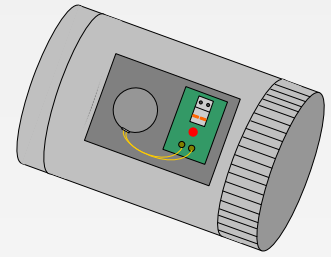

Part #	D	L
SUPPLY DAMPER SIZES	DSUS06	6"	12"
	DSUS07	7"	12"
	DSUS08	8"	12"
	DSUS09	9"	12"
	DSUS10	10"	12"
	DSUS12	12"	14"
	DSUS14	14"	16"
	DSUS16	16"	18"

	Part #	D	L
FRESH AIR DAMPER SIZES	DFUS6	6"	12"
	DFUS8	8"	14"

	Part #	D	L
SUPPLY DAMPER SIZES	DSUP06	6"	12"
	DSUP07	7"	12"
	DSUP08	8"	12"
	DSUP09	9"	12"
	DSUP10	10"	12"
	DSUP12	12"	14"
	DSUP14	14"	16"
	DSUP16	16"	18"
	DSUP18	18"	20"

	Part #	D	L
STATIC PRESSURE BYPASS	DBUM10	10"	12"
	DBUM12	12"	14"
	DBUM14	14"	16"
	DBUM16	16"	18"
	DBUM18	18"	20"

	Part #	D	L
BAROMETRIC PRESSURE BYPASS	DBUB10	10"	12"
	DBUB12	12"	14"
	DBUB14	14"	16"
	DBUB16	16"	18"

Spring-Open / Power-Close Round

Fresh Air Spring-Close

Power-Open / Power-Close Round