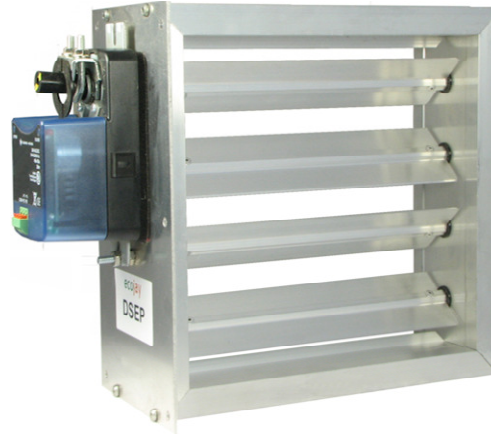

Rectangular Zone Damper

DSEP

DSUP

Power Open Round Damper

Spring-Open Round Damper

DSUS

DBUM ← Round
DBEM ← Rectangular

Modulating Bypass

Static Pressure Controller included with Power Open damper to make Modulating Bypass (also sold separately)

ASPC

DBUB

Barometric Bypass Damper

ECOJAY Dampers are available in over 60 different sizes and styles. For detailed information on each of the dampers, refer to the spec sheets for each one of these part numbers. Available at ecojay.com or by calling 888-523-ECOJ.