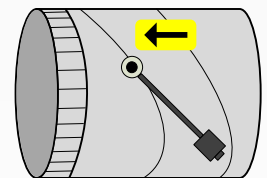

	Part #	D	L
STATIC PRESSURE BYPASS	DBUM10	10"	12"
	DBUM12	12"	14"
	DBUM14	14"	16"
	DBUM16	16"	18"
	DBUM18	18"	20"

	Part #	D	L
BAROMETRIC PRESSURE BYPASS	DBUB10	10"	12"
	DBUB12	12"	14"
	DBUB14	14"	16"
	DBUB16	16"	18"

Spring-Open / Power-Close Round

Fresh Air Spring-Close

Power-Open / Power-Close Round

Static Pressure Bypass Round

(For rectangular SPC use DBEM**X** ALL sizes from Rectangular table below available)

Barometric Bypass Round

Power-Open / Power-Close Rectangular

(Actuator mounted on the HEIGHT side dimension)

ecojay.com

MORE INFORMATION ABOUT THESE PRODUCTS AVAILABLE ONLINE