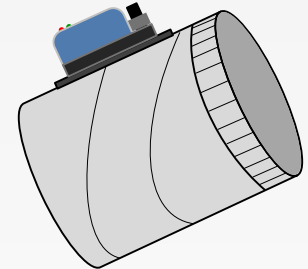

	Part #	D	L
FRESH AIR DAMPER SIZES	DFUS6	6"	12"
	DFUS8	8"	14"

	Part #	D	L
SUPPLY DAMPER SIZES	DSUP06	6"	12"
	DSUP07	7"	12"
	DSUP08	8"	12"
	DSUP09	9"	12"
	DSUP10	10"	12"
	DSUP12	12"	14"
	DSUP14	14"	16"
	DSUP16	16"	18"
	DSUP18	18"	20"

	Part #	D	L
STATIC PRESSURE BYPASS	DBUM10	10"	12"
	DBUM12	12"	14"
	DBUM14	14"	16"
	DBUM16	16"	18"
	DBUM18	18"	20"

	Part #	D	L
BAROMETRIC PRESSURE BYPASS	DBUB10	10"	12"
	DBUB12	12"	14"
	DBUB14	14"	16"
	DBUB16	16"	18"

Spring-Open / Power-Close Round

Fresh Air Spring-Close

Power-Open / Power-Close Round

Static Pressure Bypass Round

(For rectangular SPC use DBEM**X** ALL sizes from Rectangular table below available)

Barometric Bypass Round