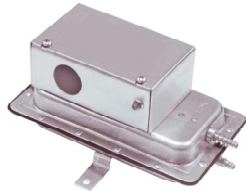

Rectangular Zone Damper

DSEP

DSUP

Power Open Round Damper

Spring-Open Round Damper

DSUS

DBUM ← Round
DBEM ← Rectangular

Modulating Bypass

Static Pressure Controller included with Power Open damper to make Modulating Bypass (also sold separately)

ASPC

DBUB

Barometric Bypass Damper

ECOJAY Dampers are available in over 60 different sizes and styles. For detailed information on each of the dampers, refer to the spec sheets for each one of these part numbers. Available at ecojay.com or by calling 888-523-ECOJ.